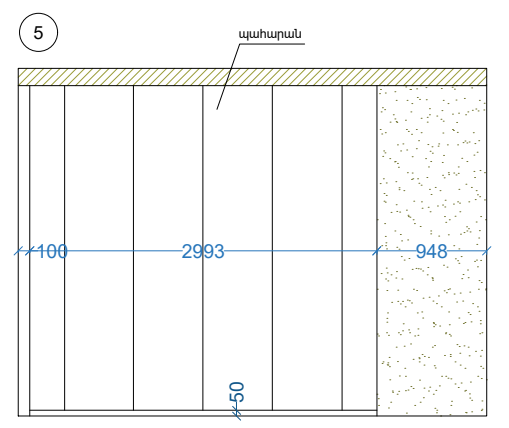

PRIVATE HOUSE			Our address 16 Abovyan	
Founder	A. Danielyan	Wall layout plan	pages quantity	page number
Teacher	A. Hayrapetyan		39	13
Student	L. Grigoryan		"ARMAT Design School"