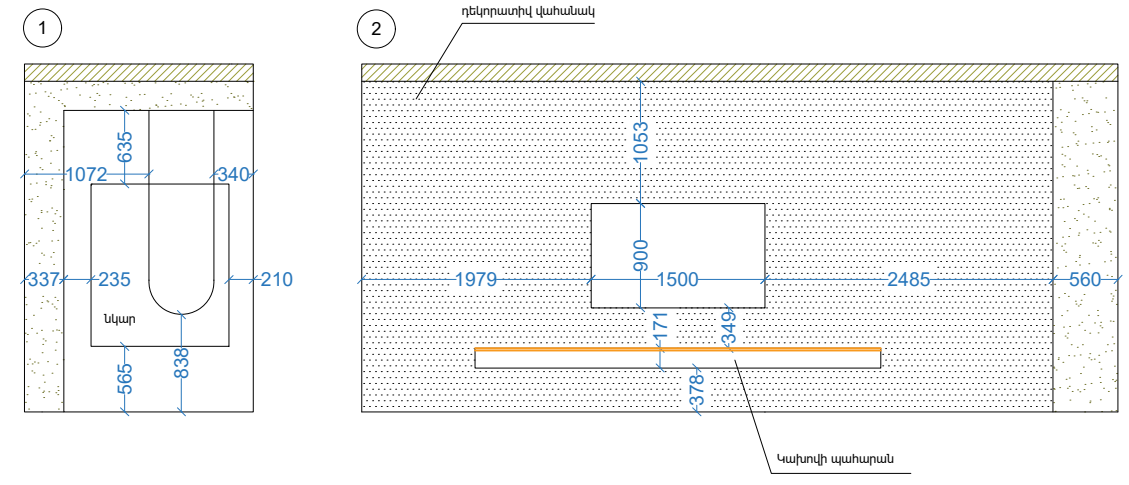

PRIVATE HOUSE			Our address 16 Abovyan	
Founder	A. Danielyan	Wall layout plan	pages quantity	page number
Teacher	A. Hayrapetyan		39	13
Student	L. Grigoryan		"ARMAT Design School"