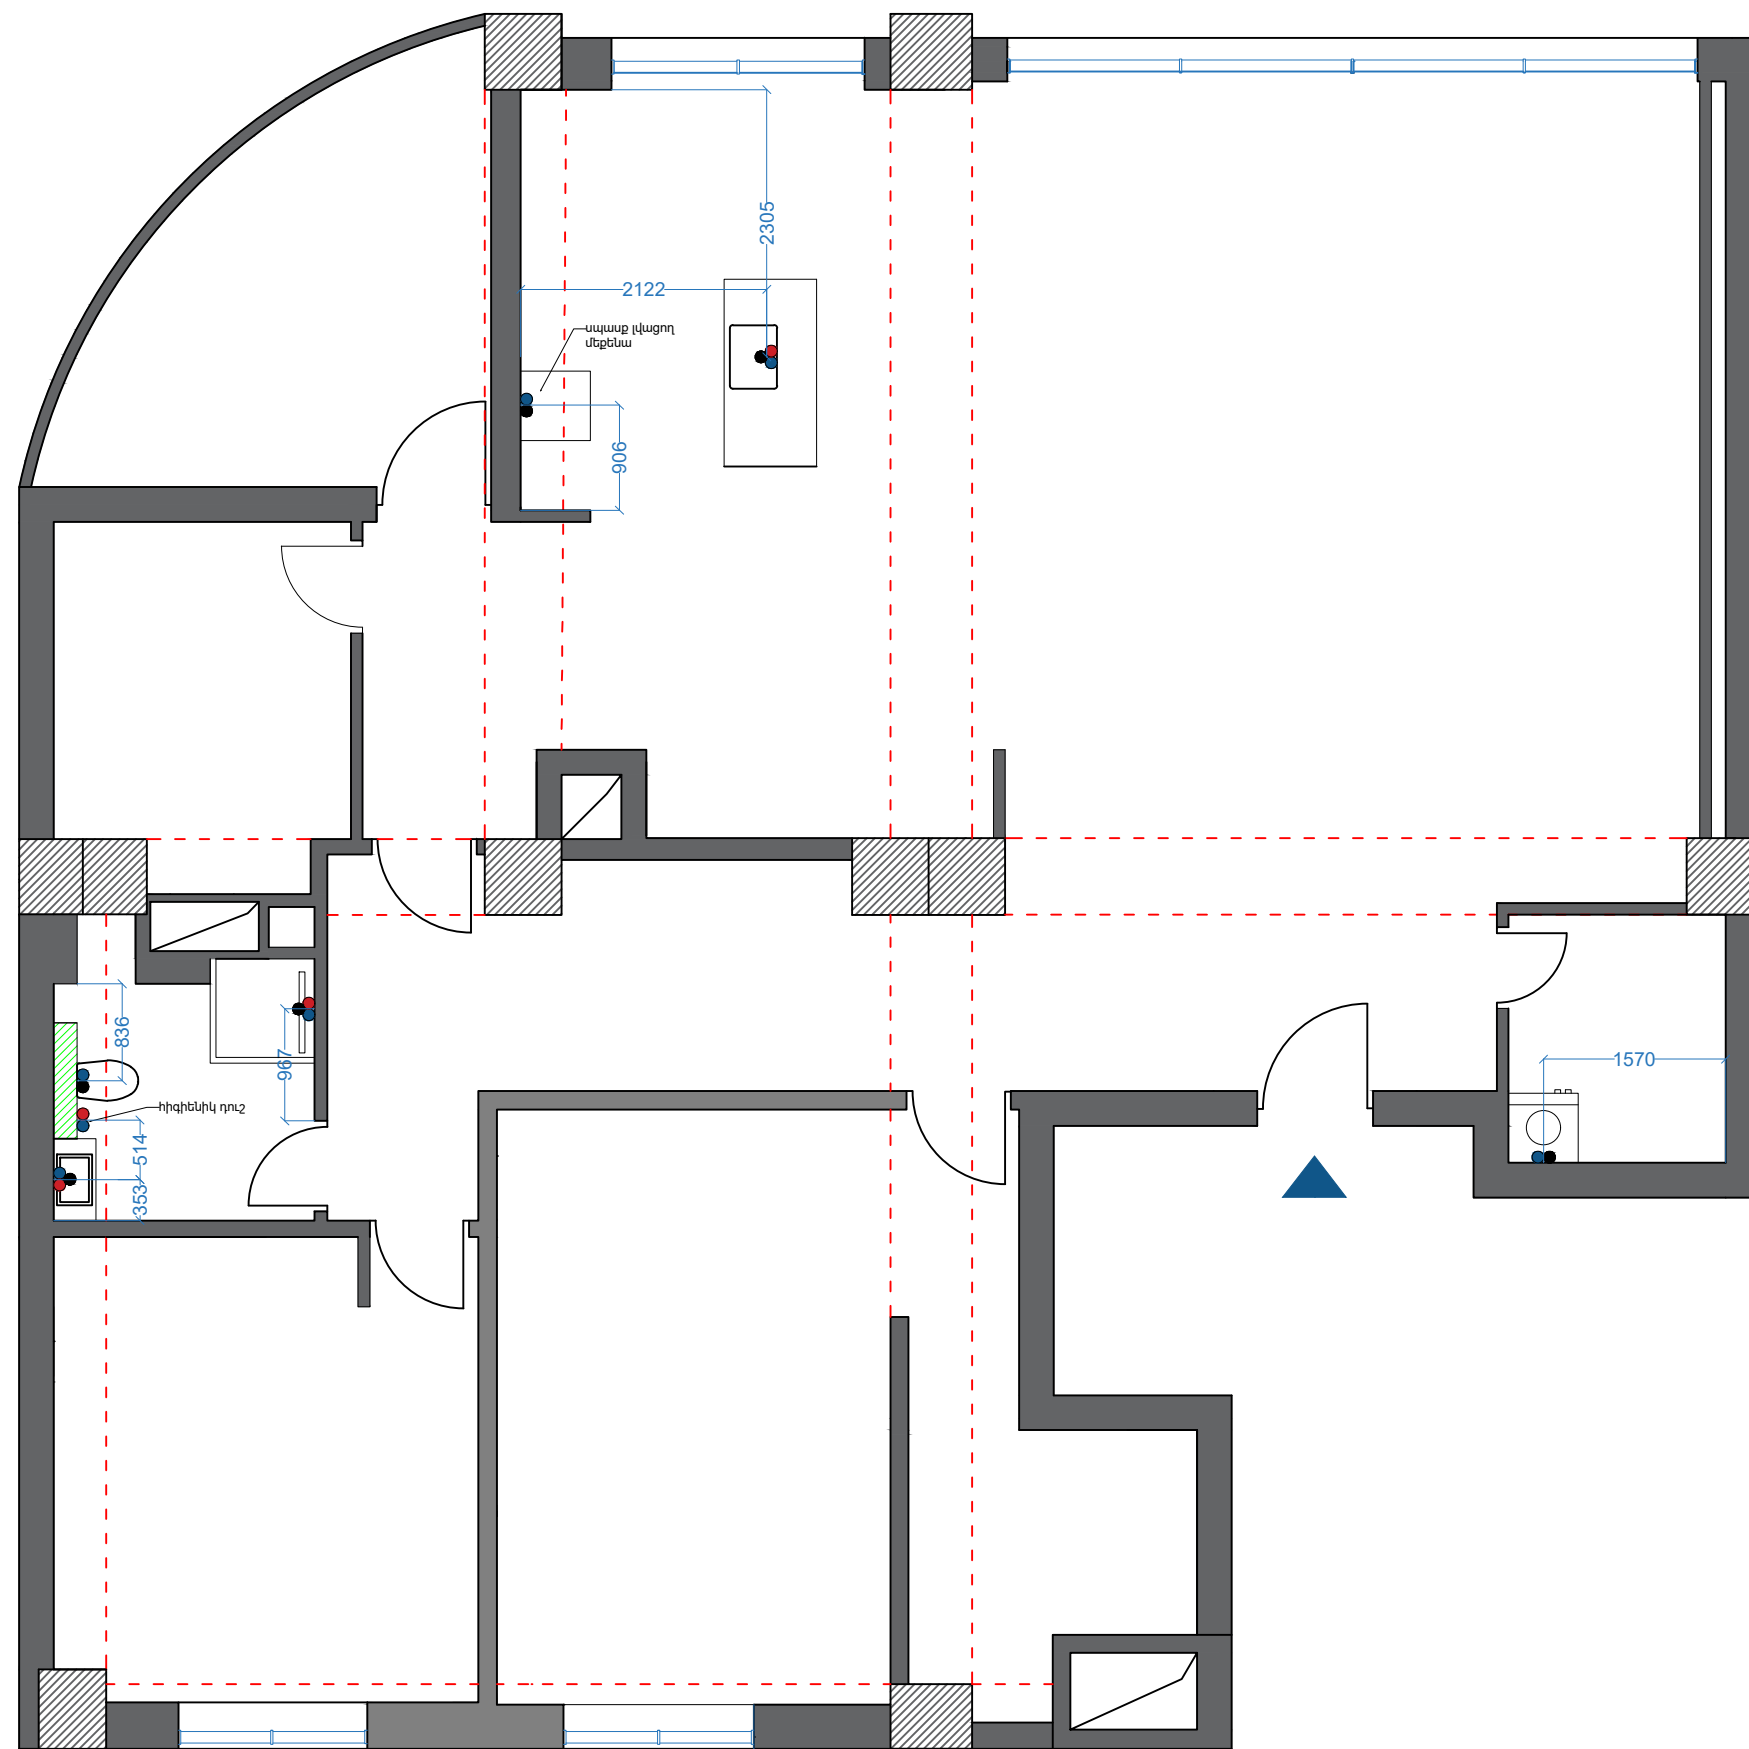

porcelain stoneware  
600x600

Wooden vinyl

Laminate

porcelain stoneware  
(wooden) 900x900

PRIVATE HOUSE		Our address 16 Abovyan	
Founder	A. Danielyan	Floor covering drafts	pages quantity
Teacher	A. Hayrapetyan		page number
Student	L. Grigoryan		39
			"ARMAT Design School"