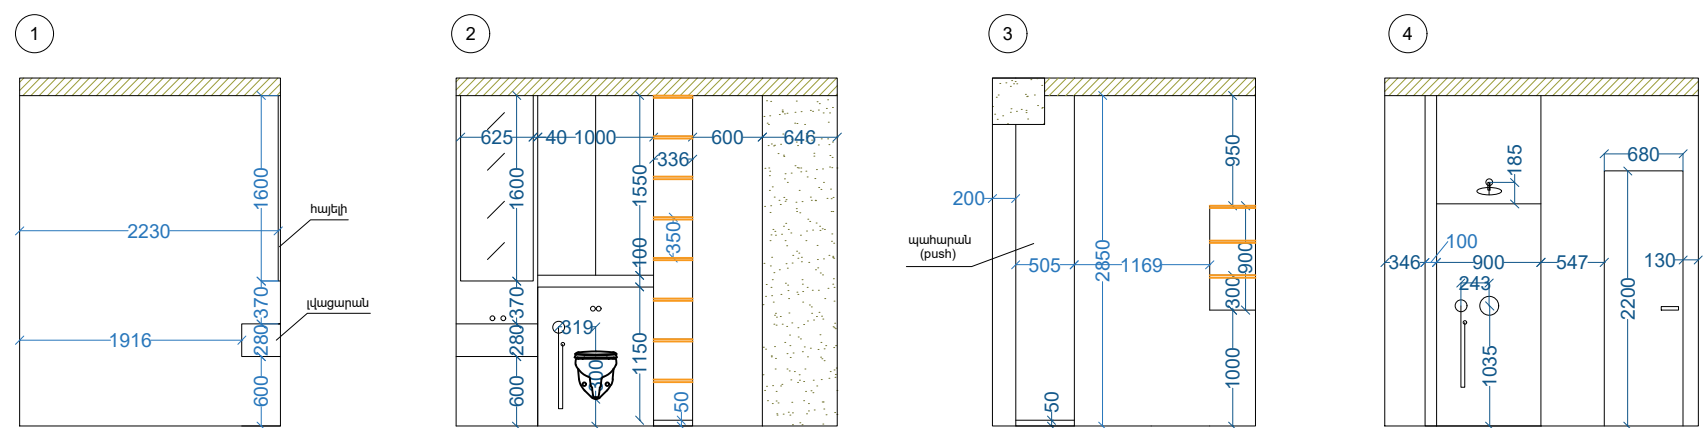

1

2

1

2

PRIVATE HOUSE			Our address 16 Abovyan	
Founder	A. Danielyan	Wall layout plan	pages quantity	page number
Teacher	A. Hayrapetyan		39	7
Student	L. Grigoryan		"ARMAT Design School"