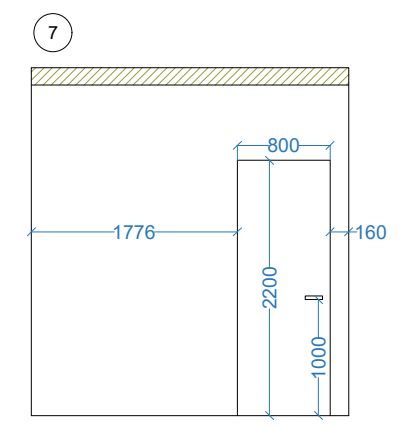

PRIVATE HOUSE			Our address 16 Abovyan	
Founder	A. Danielyan	Wall layout plan	pages quantity	page number
Teacher	A. Hayrapetyan		39	13
Student	L. Grigoryan		"ARMAT Design School"