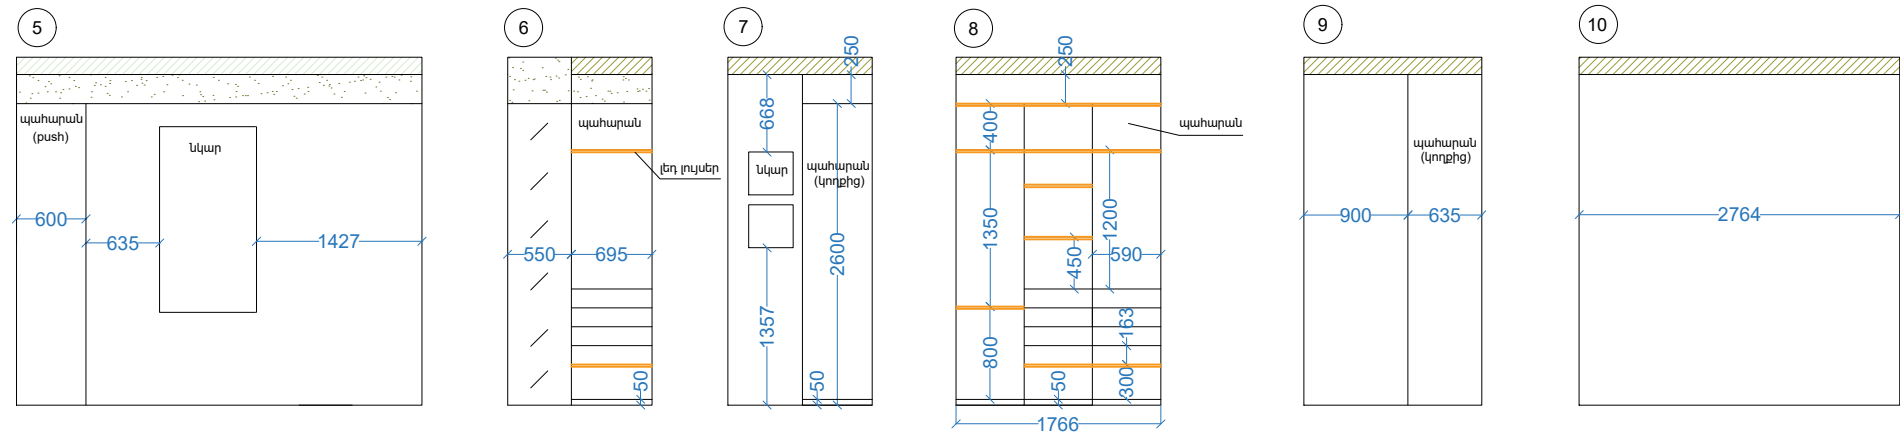

Luminaire plan

PRIVATE HOUSE			Our address 16 Abovyan	
Founder	A. Danielyan	Floor molding	pages quantity	page number
Teacher	A. Hayrapetyan		39	9
Student	L. Grigoryan		"ARMAT Design School"	

PRIVATE HOUSE			Our address 16 Abovyan	
Founder	A. Danielyan		pages quantity	page number
Teacher	A. Hayrapetyan		39	8
Student	L. Grigoryan		"ARMAT Design School"	