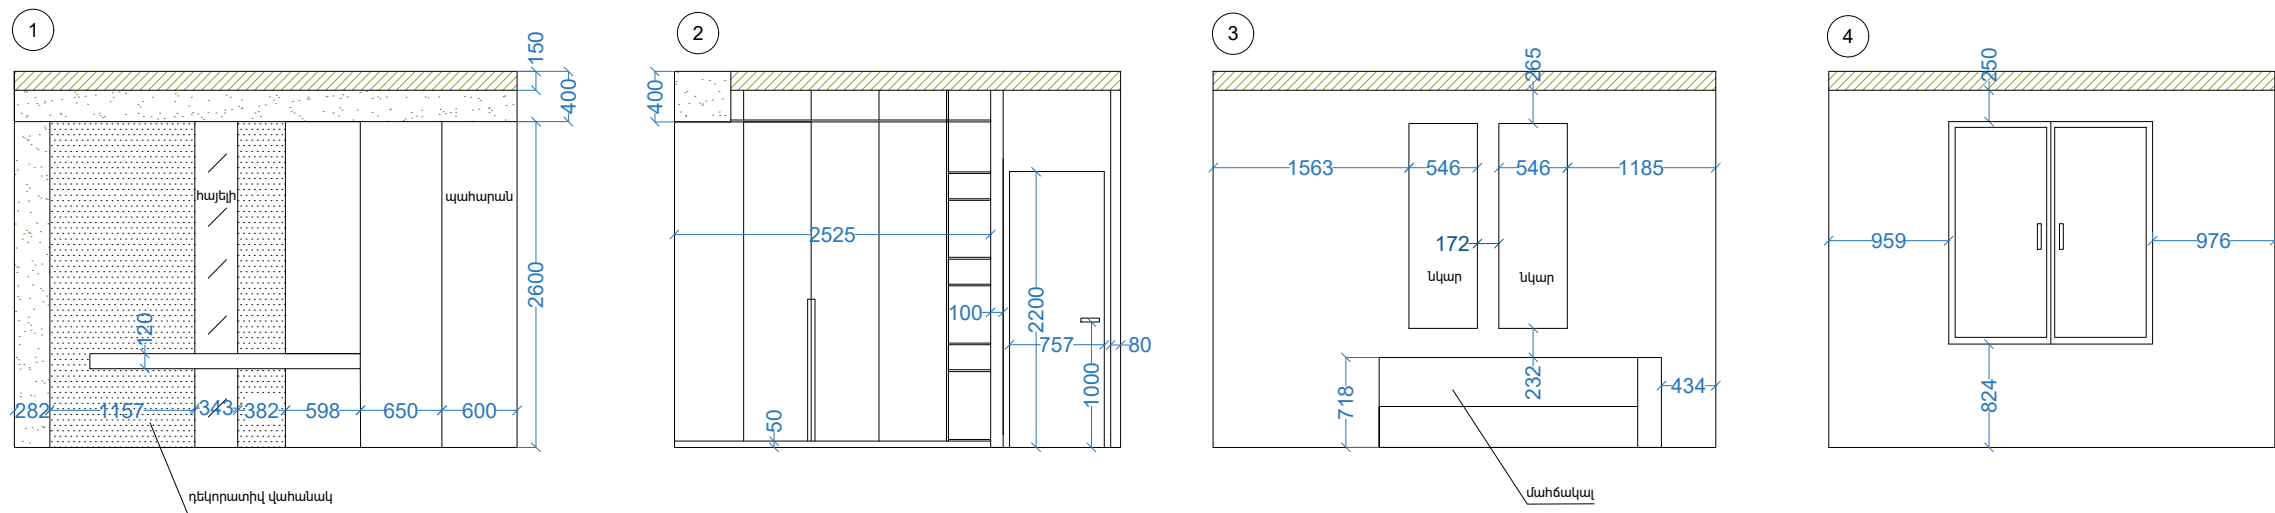

PRIVATE HOUSE			Our address 16 Abovyan	
Founder	A. Danielyan		pages quantity	page number
Teacher	A. Hayrapetyan		39	8
Student	L. Grigoryan		"ARMAT Design School"