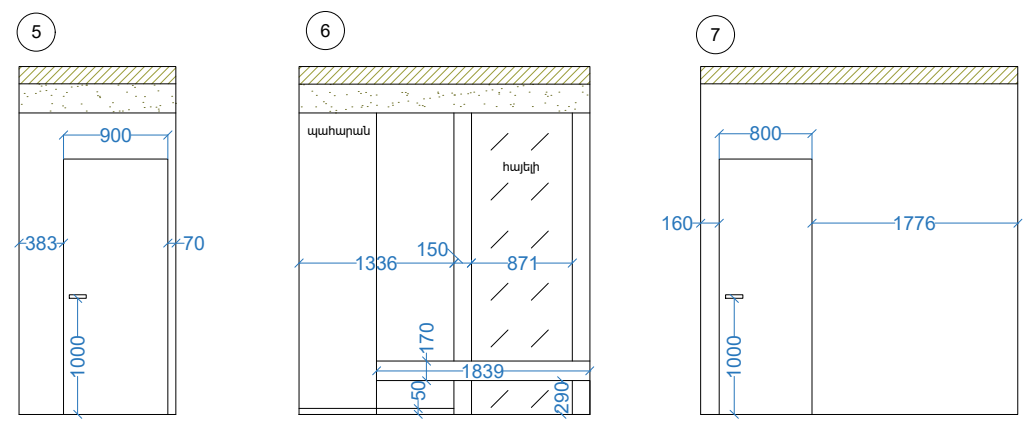

PRIVATE HOUSE		Our address 16 Abovyan
Founder	A. Danielyan	pages quantity
Teacher	A. Hayrapetyan	page number
Student	L. Grigoryan	39
Wall layout plan		12
		"ARMAT Design School"