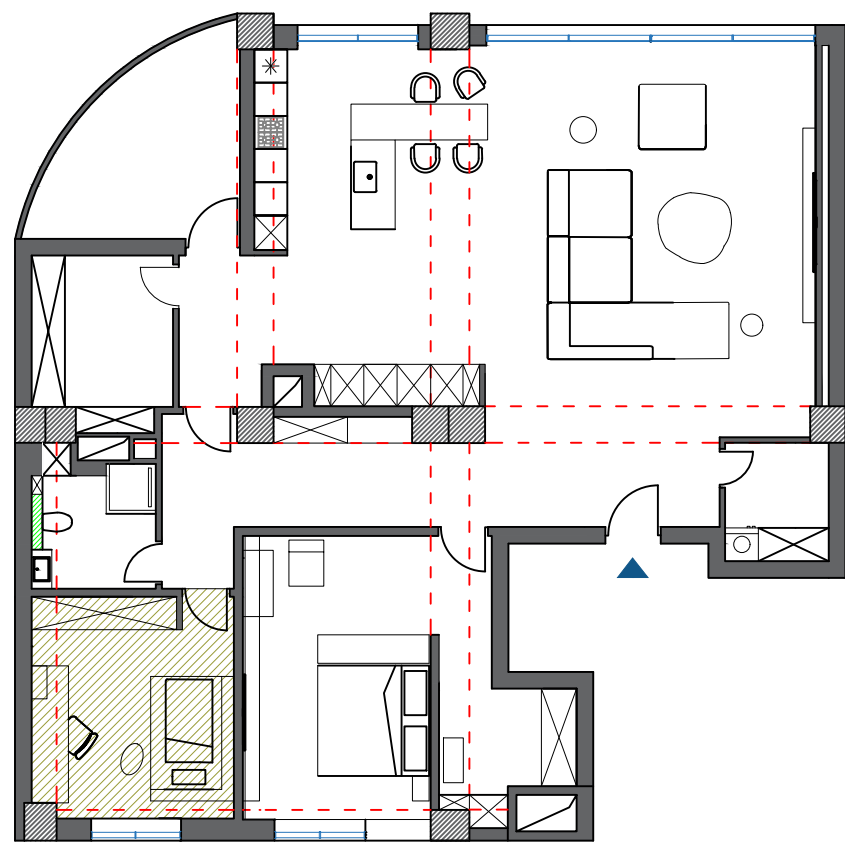

PRIVATE HOUSE			Our address 16 Abovyan	
Founder	A. Danielyan		pages quantity	page number
Teacher	A. Hayrapetyan		39	8
Student	L. Grigoryan		"ARMAT Design School"