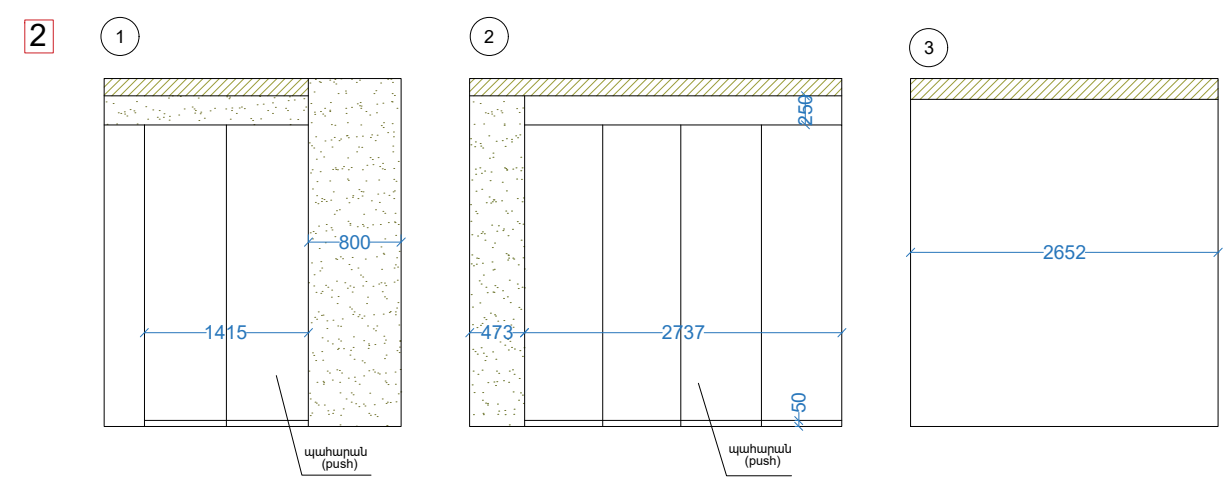

PRIVATE HOUSE		Our address 16 Abovyan
Founder	A. Danielyan	pages quantity
Teacher	A. Hayrapetyan	page number
Student	L. Grigoryan	39
Wall layout plan		12
		"ARMAT Design School"