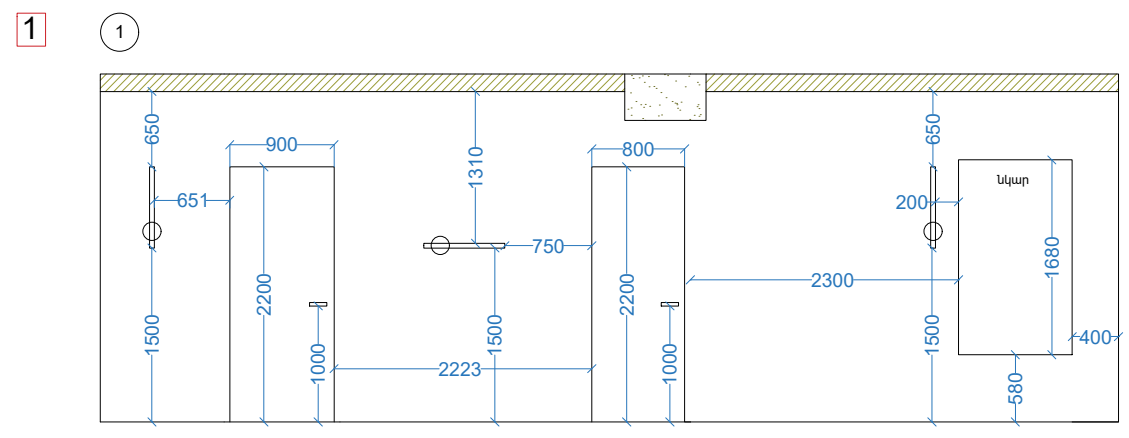

PRIVATE HOUSE		Our address 16 Abovyan
Founder	A. Danielyan	pages quantity
Teacher	A. Hayrapetyan	page number
Student	L. Grigoryan	39
Wall layout plan		12
		"ARMAT Design School"