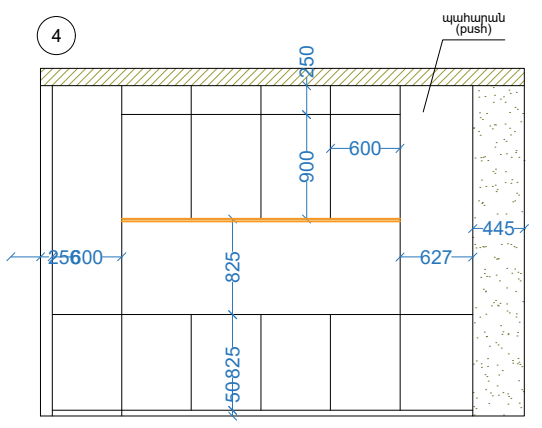

PRIVATE HOUSE			Our address 16 Abovyan	
Founder	A. Danielyan	Wall layout plan	pages quantity	page number
Teacher	A. Hayrapetyan		39	13
Student	L. Grigoryan		"ARMAT Design School"