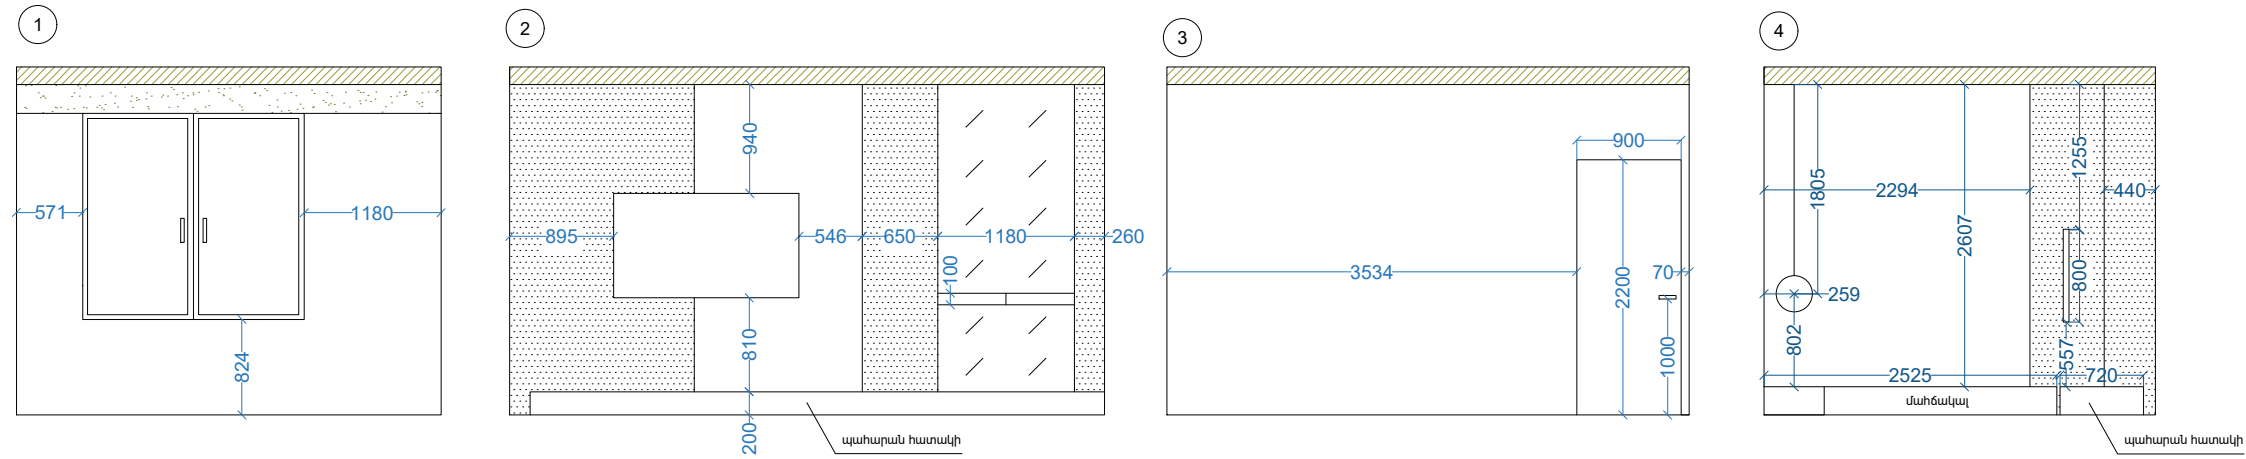

PRIVATE HOUSE		Our address 16 Abovyan	
Founder	A. Danielyan	pages quantity	page number
Teacher	A. Hayrapetyan	39	7
Student	L. Grigoryan	"ARMAT Design School"	

Wall layout plan