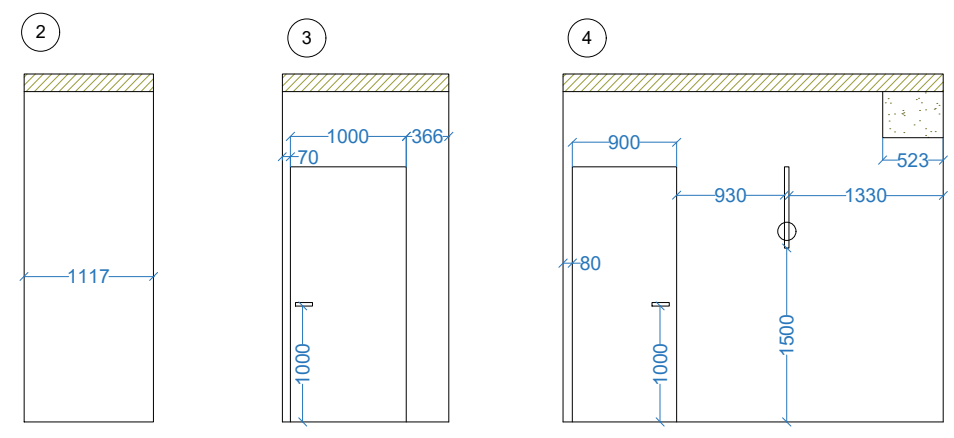

PRIVATE HOUSE		Our address 16 Abovyan
Founder	A. Danielyan	pages quantity
Teacher	A. Hayrapetyan	page number
Student	L. Grigoryan	39
Wall layout plan		12
		"ARMAT Design School"