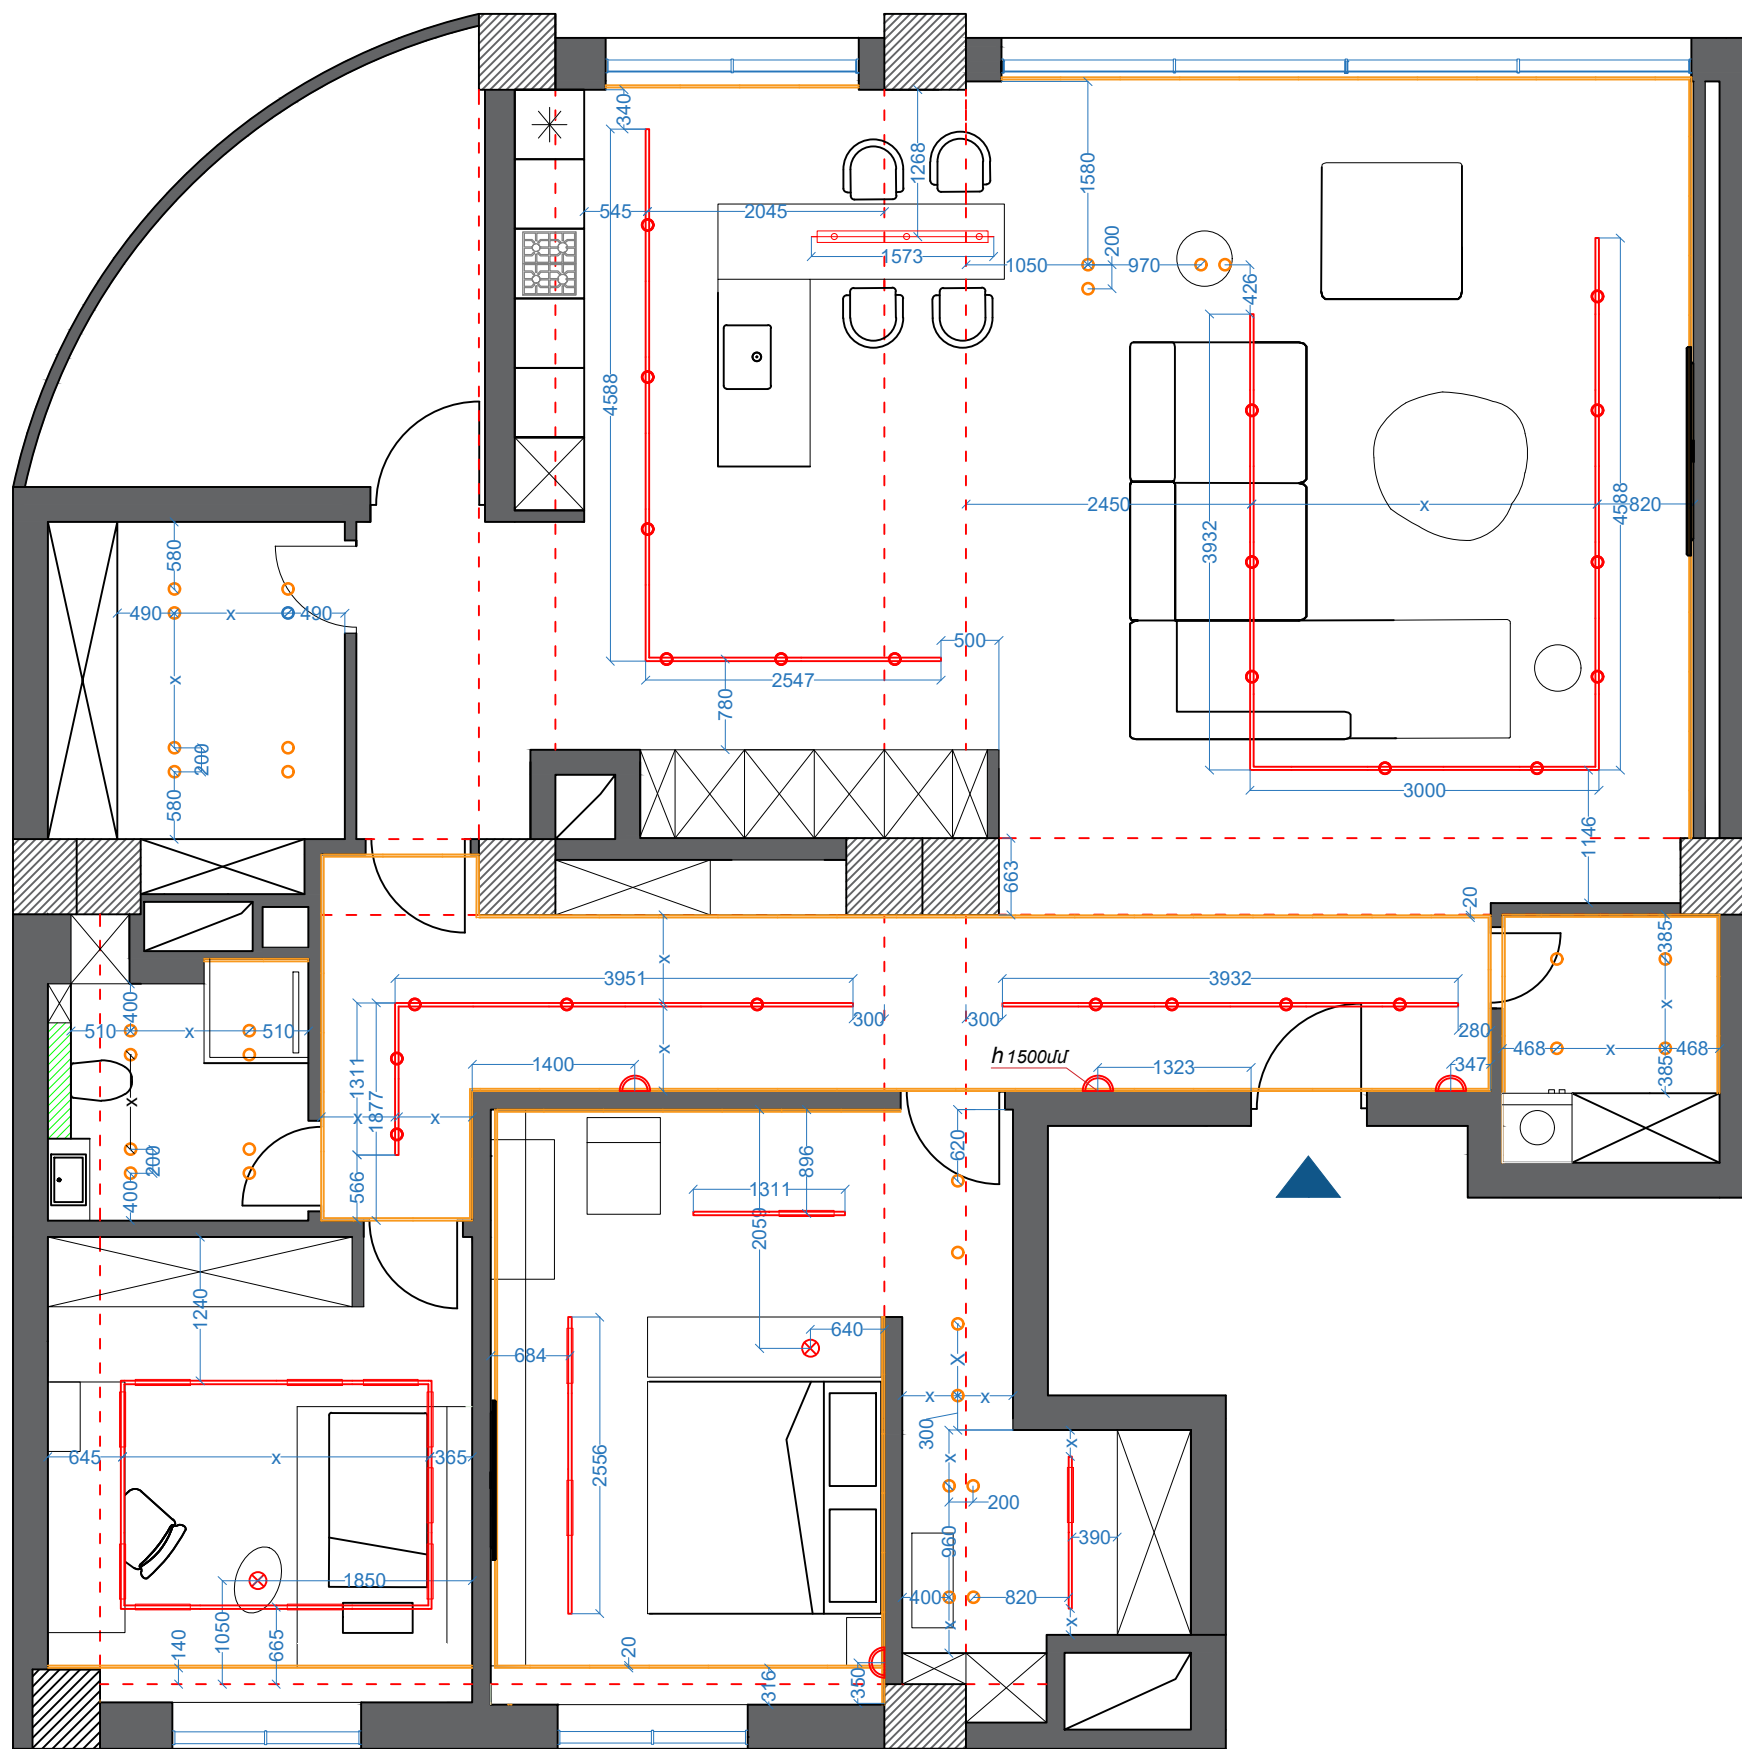

led
	wall lighting
	ceiling spot light
	track lighting
	track light
	hanging light

PRIVATE HOUSE		Our address 16 Abovyan	
Founder	A. Danielyan	pages quantity	page number
Teacher	A. Hayrapetyan	39	7
Student	L. Grigoryan	"ARMAT Design School"	

Luminaire plan