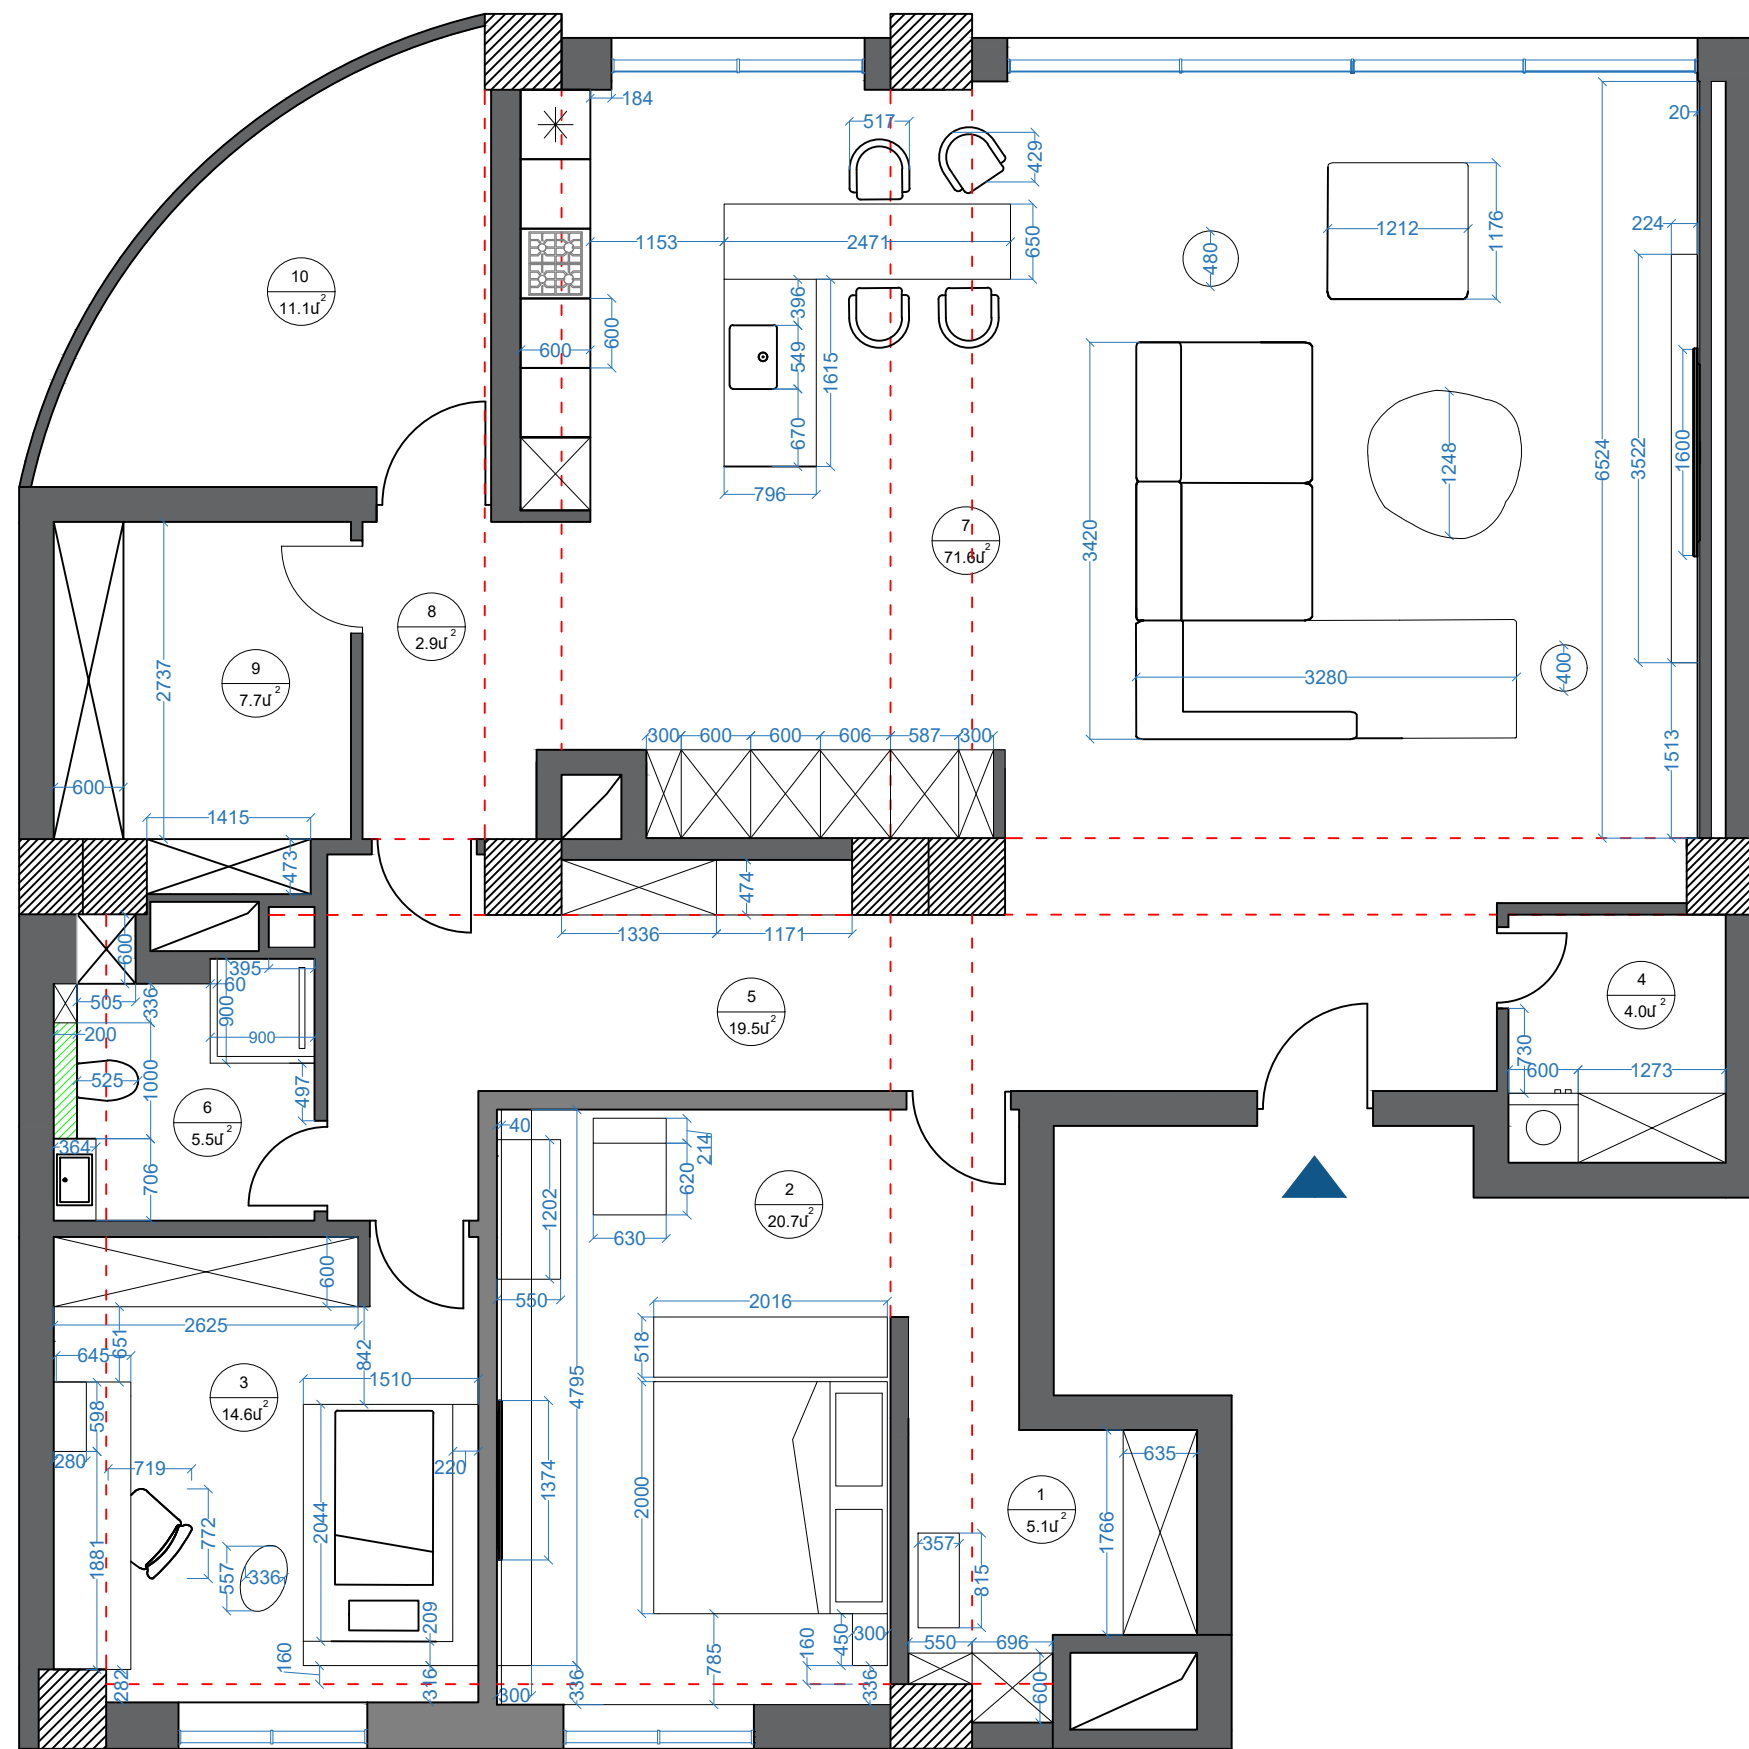

DESIGN PROJECT

PRIVATE HOUSE

STUDENT LILIT GRIGORYAN

YEREVAN 2024

*Existing floor plan*

*Demolition plan.....4*

*Furniture Layout Drawings*

*.....5*

*Floor Covering Drafts .....6*

*Plumbing Layout Drawings.....7*

*Luminaire layout plan.....8*

*Floor molding drawings.....9*

*Wall Layout Drawings.....10*

*3D visualization.....15*

PRIVATE HOUSE		Our address 16 Abovyan	
Founder	A. Danielyan	pages quantity	page number
Teacher	A. Hayrapetyan	39	3
Student	L. Grigoryan	"ARMAT Design School"	