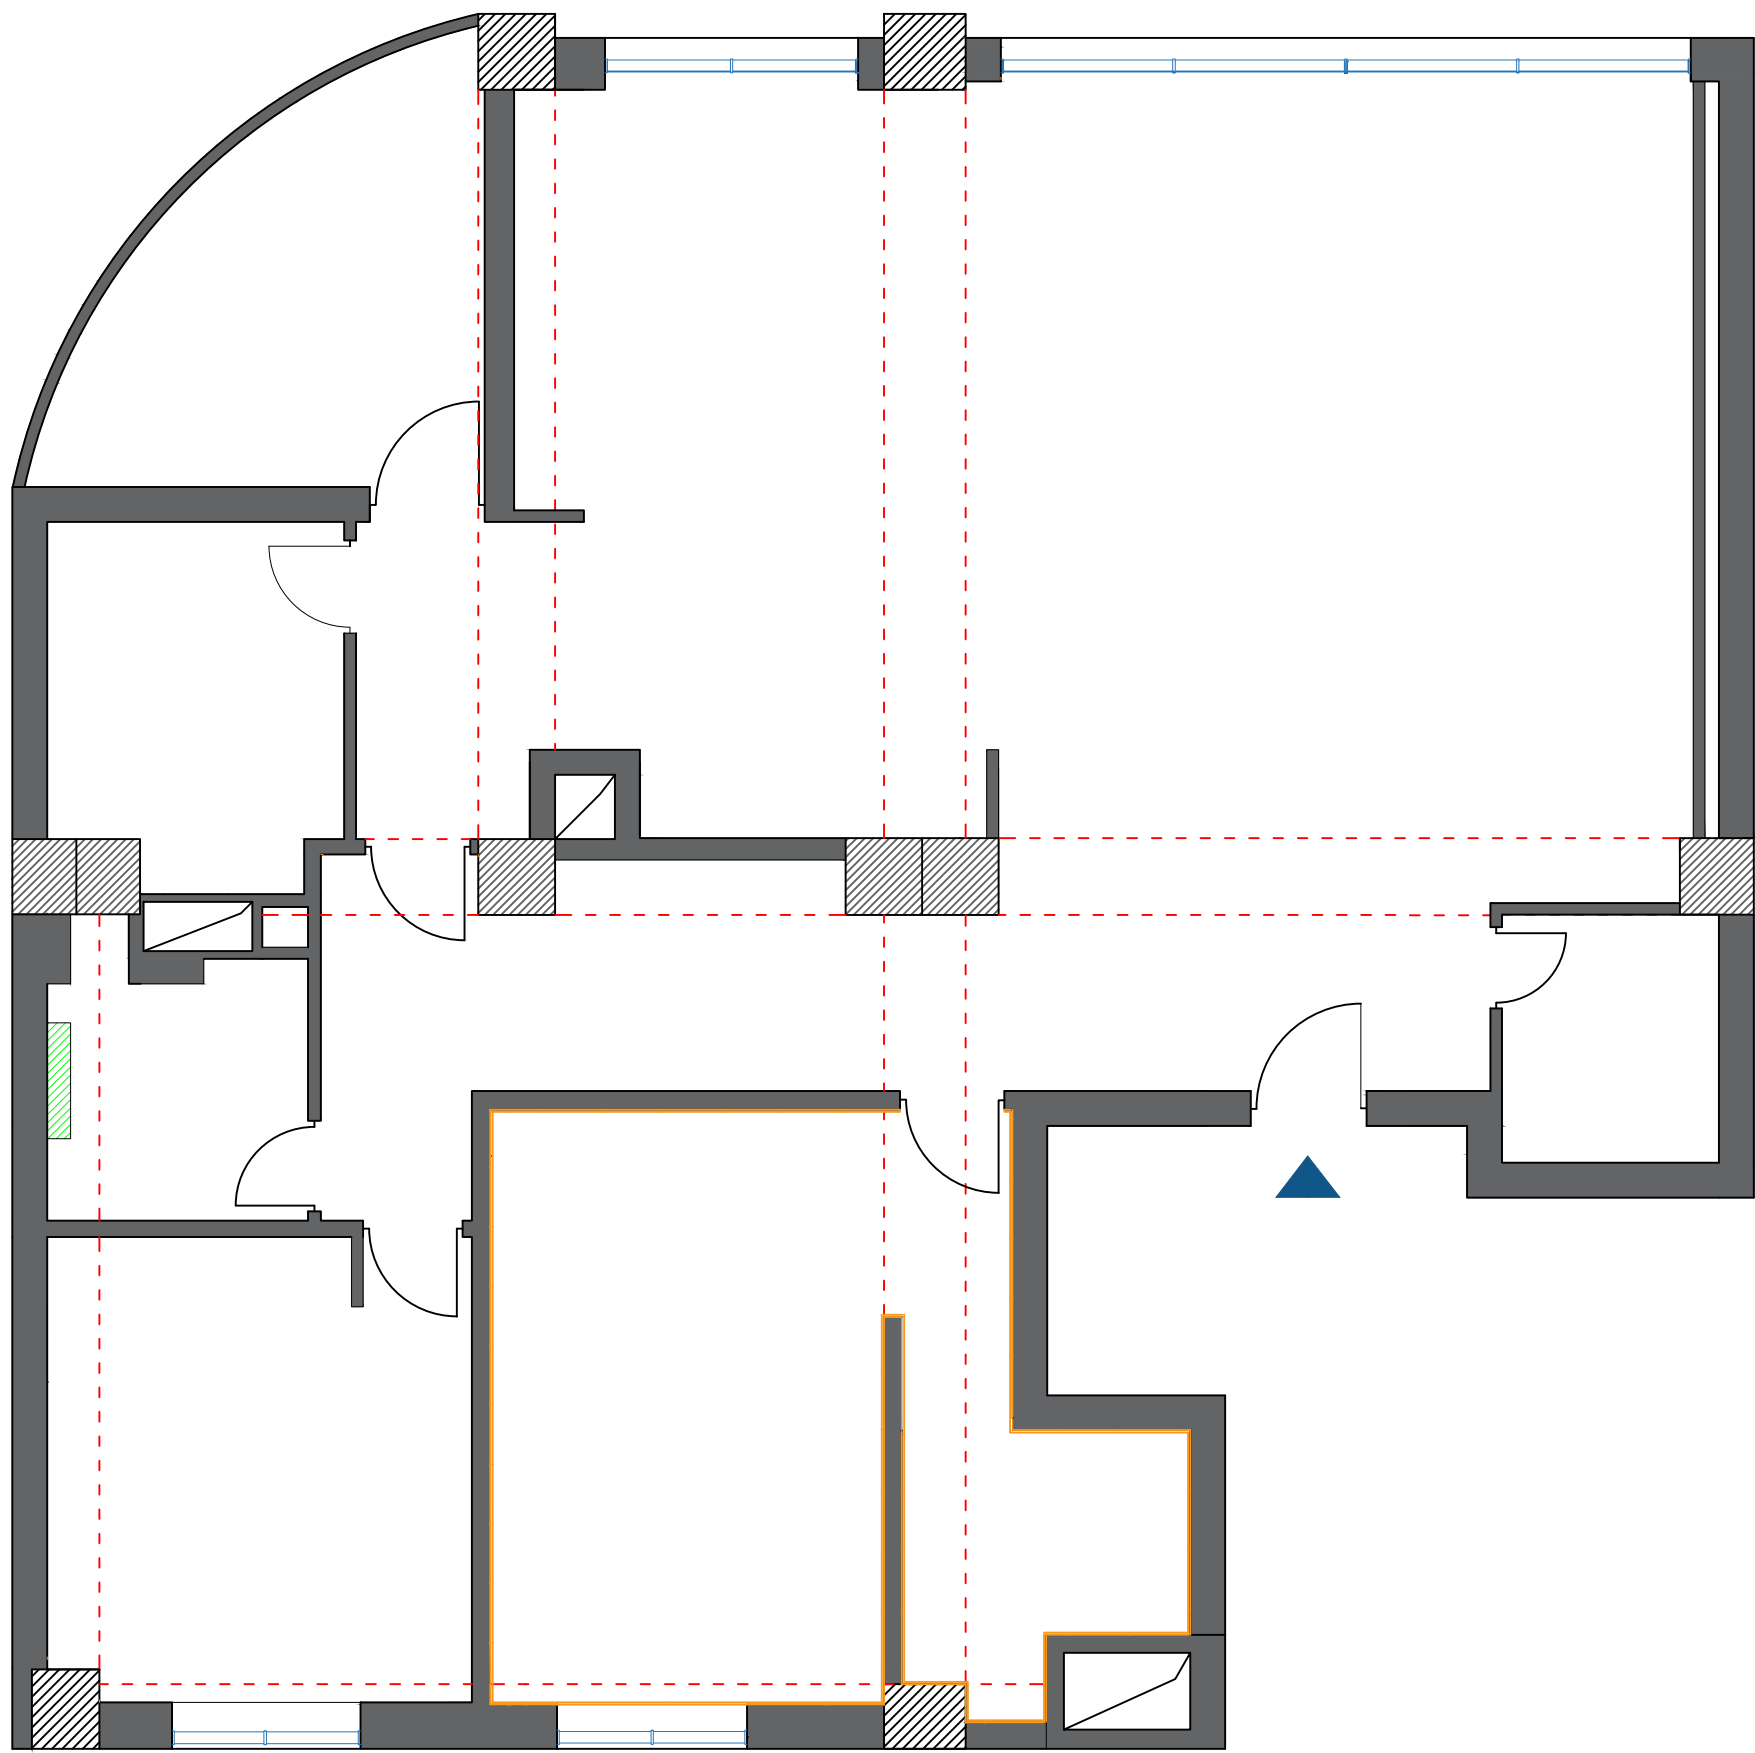

PRIVATE HOUSE			Our address 16 Abovyan	
Founder	A. Danielyan	Floor molding	pages quantity	page number
Teacher	A. Hayrapetyan		39	9
Student	L. Grigoryan		"ARMAT Design School"