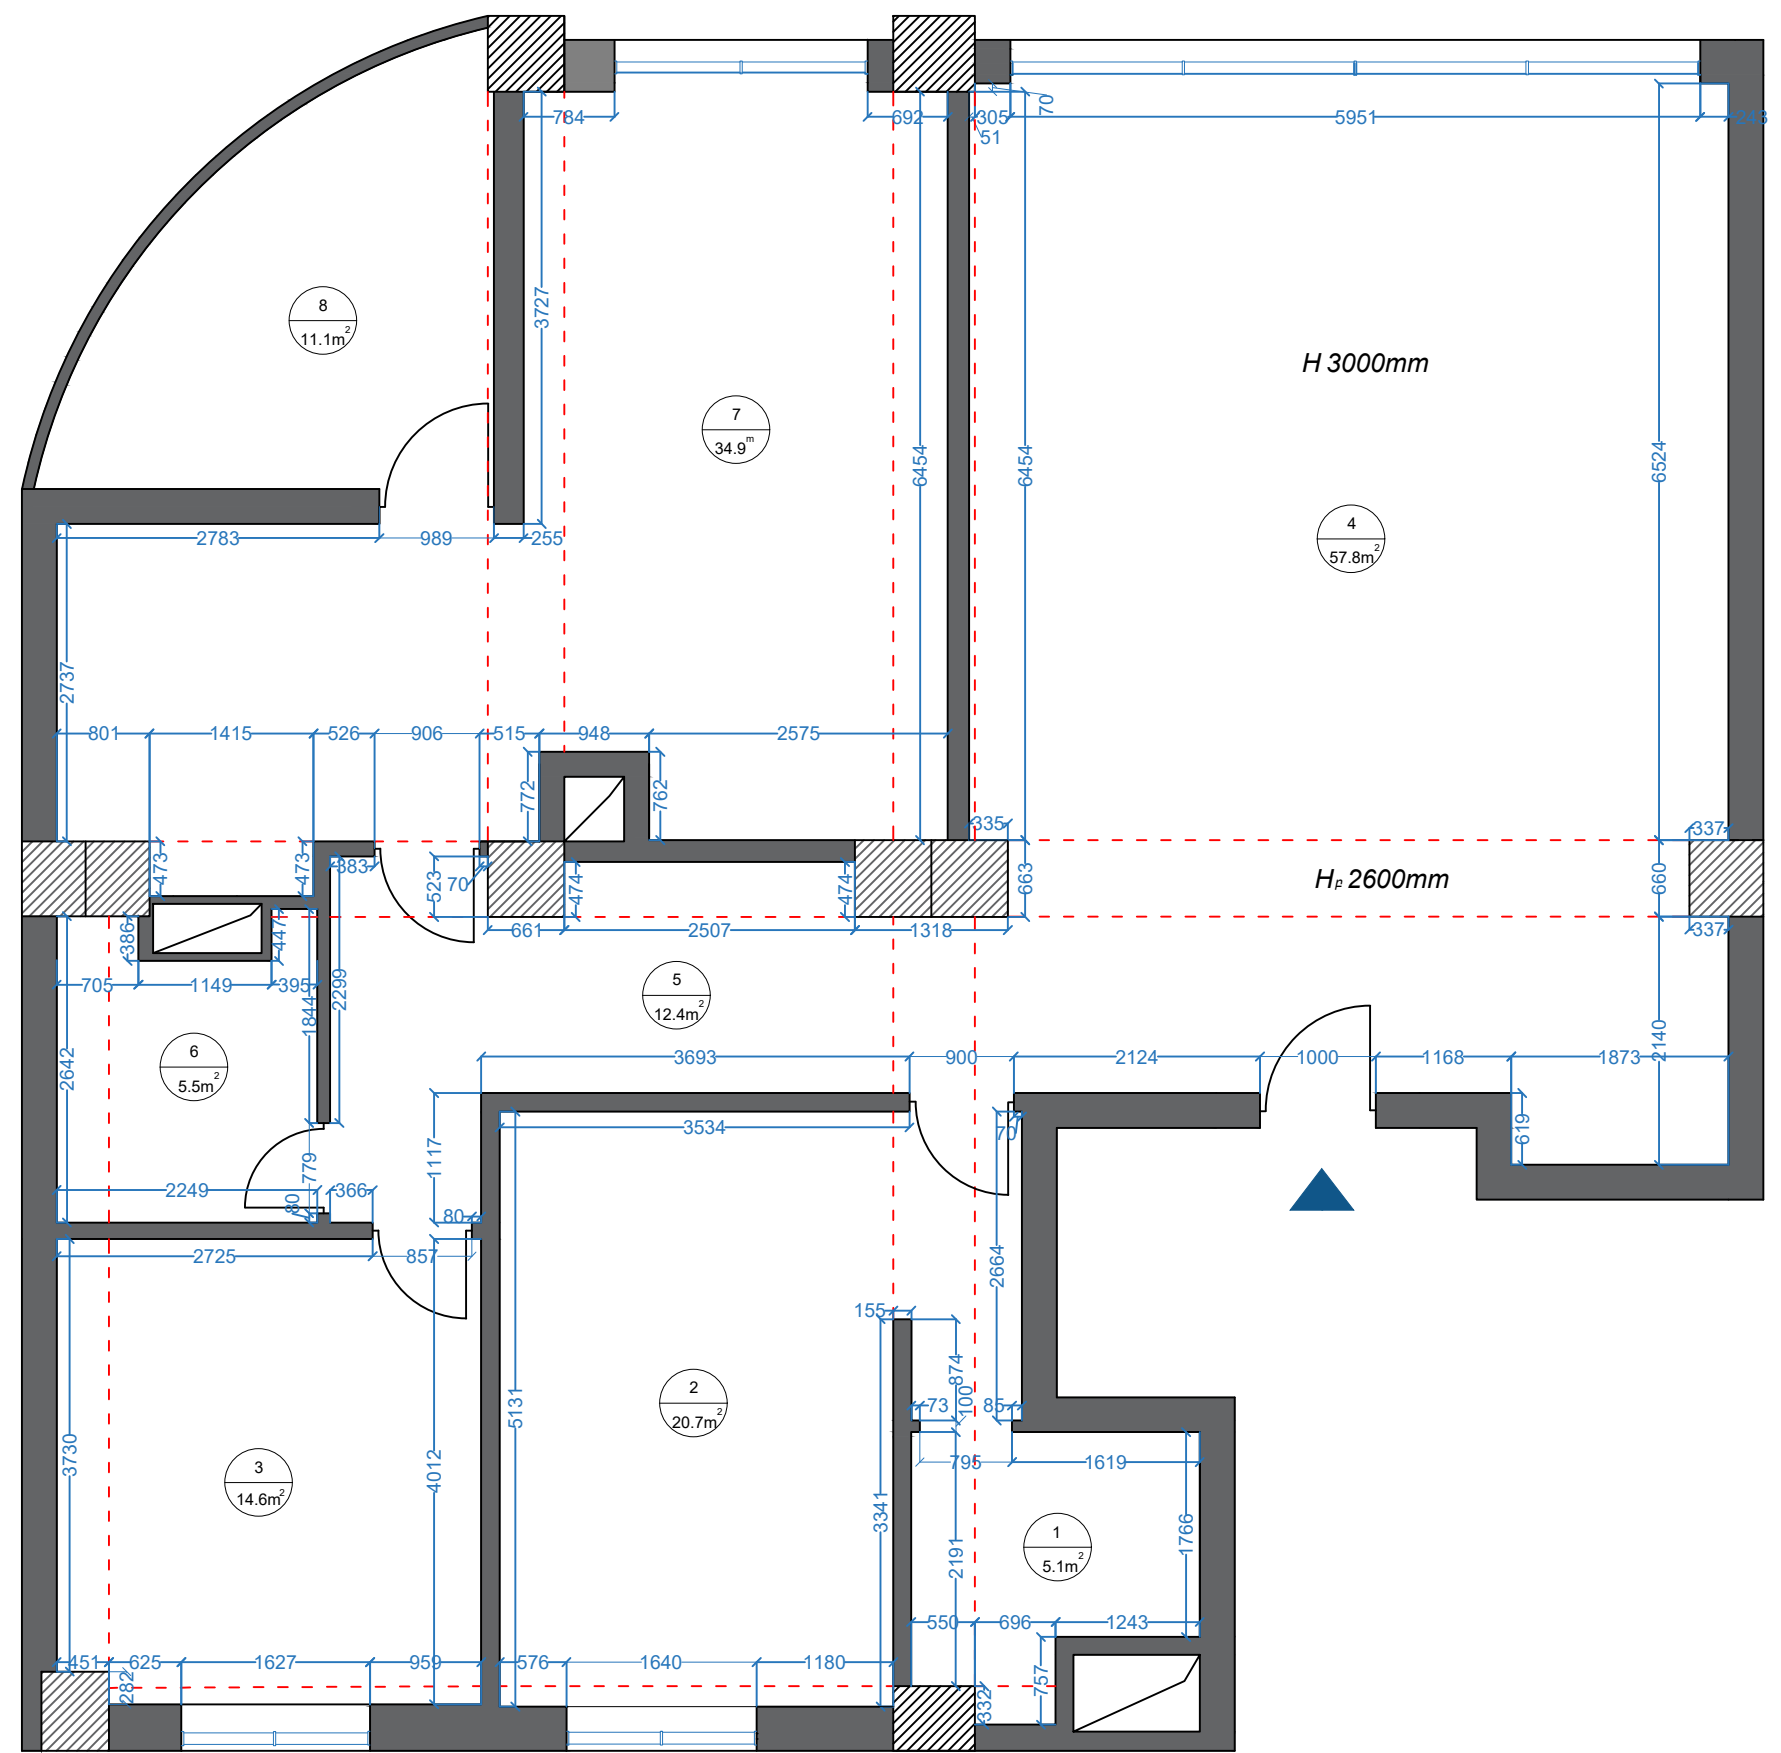

DESIGN PROJECT

PRIVATE HOUSE

STUDENT LILIT GRIGORYAN

YEREVAN 2024

*Existing floor plan*

*Demolition plan.....4*

*Furniture Layout Drawings*

*.....5*

*Floor Covering Drafts .....6*

*Plumbing Layout Drawings.....7*

*Luminaire layout plan.....8*

*Floor molding drawings.....9*

*Wall Layout Drawings.....10*

*3D visualization.....15*

PRIVATE HOUSE		Our address 16 Abovyan	
Founder	A. Danielyan	pages quantity	page number
Teacher	A. Hayrapetyan	39	3
Student	L. Grigoryan	"ARMAT Design School"	